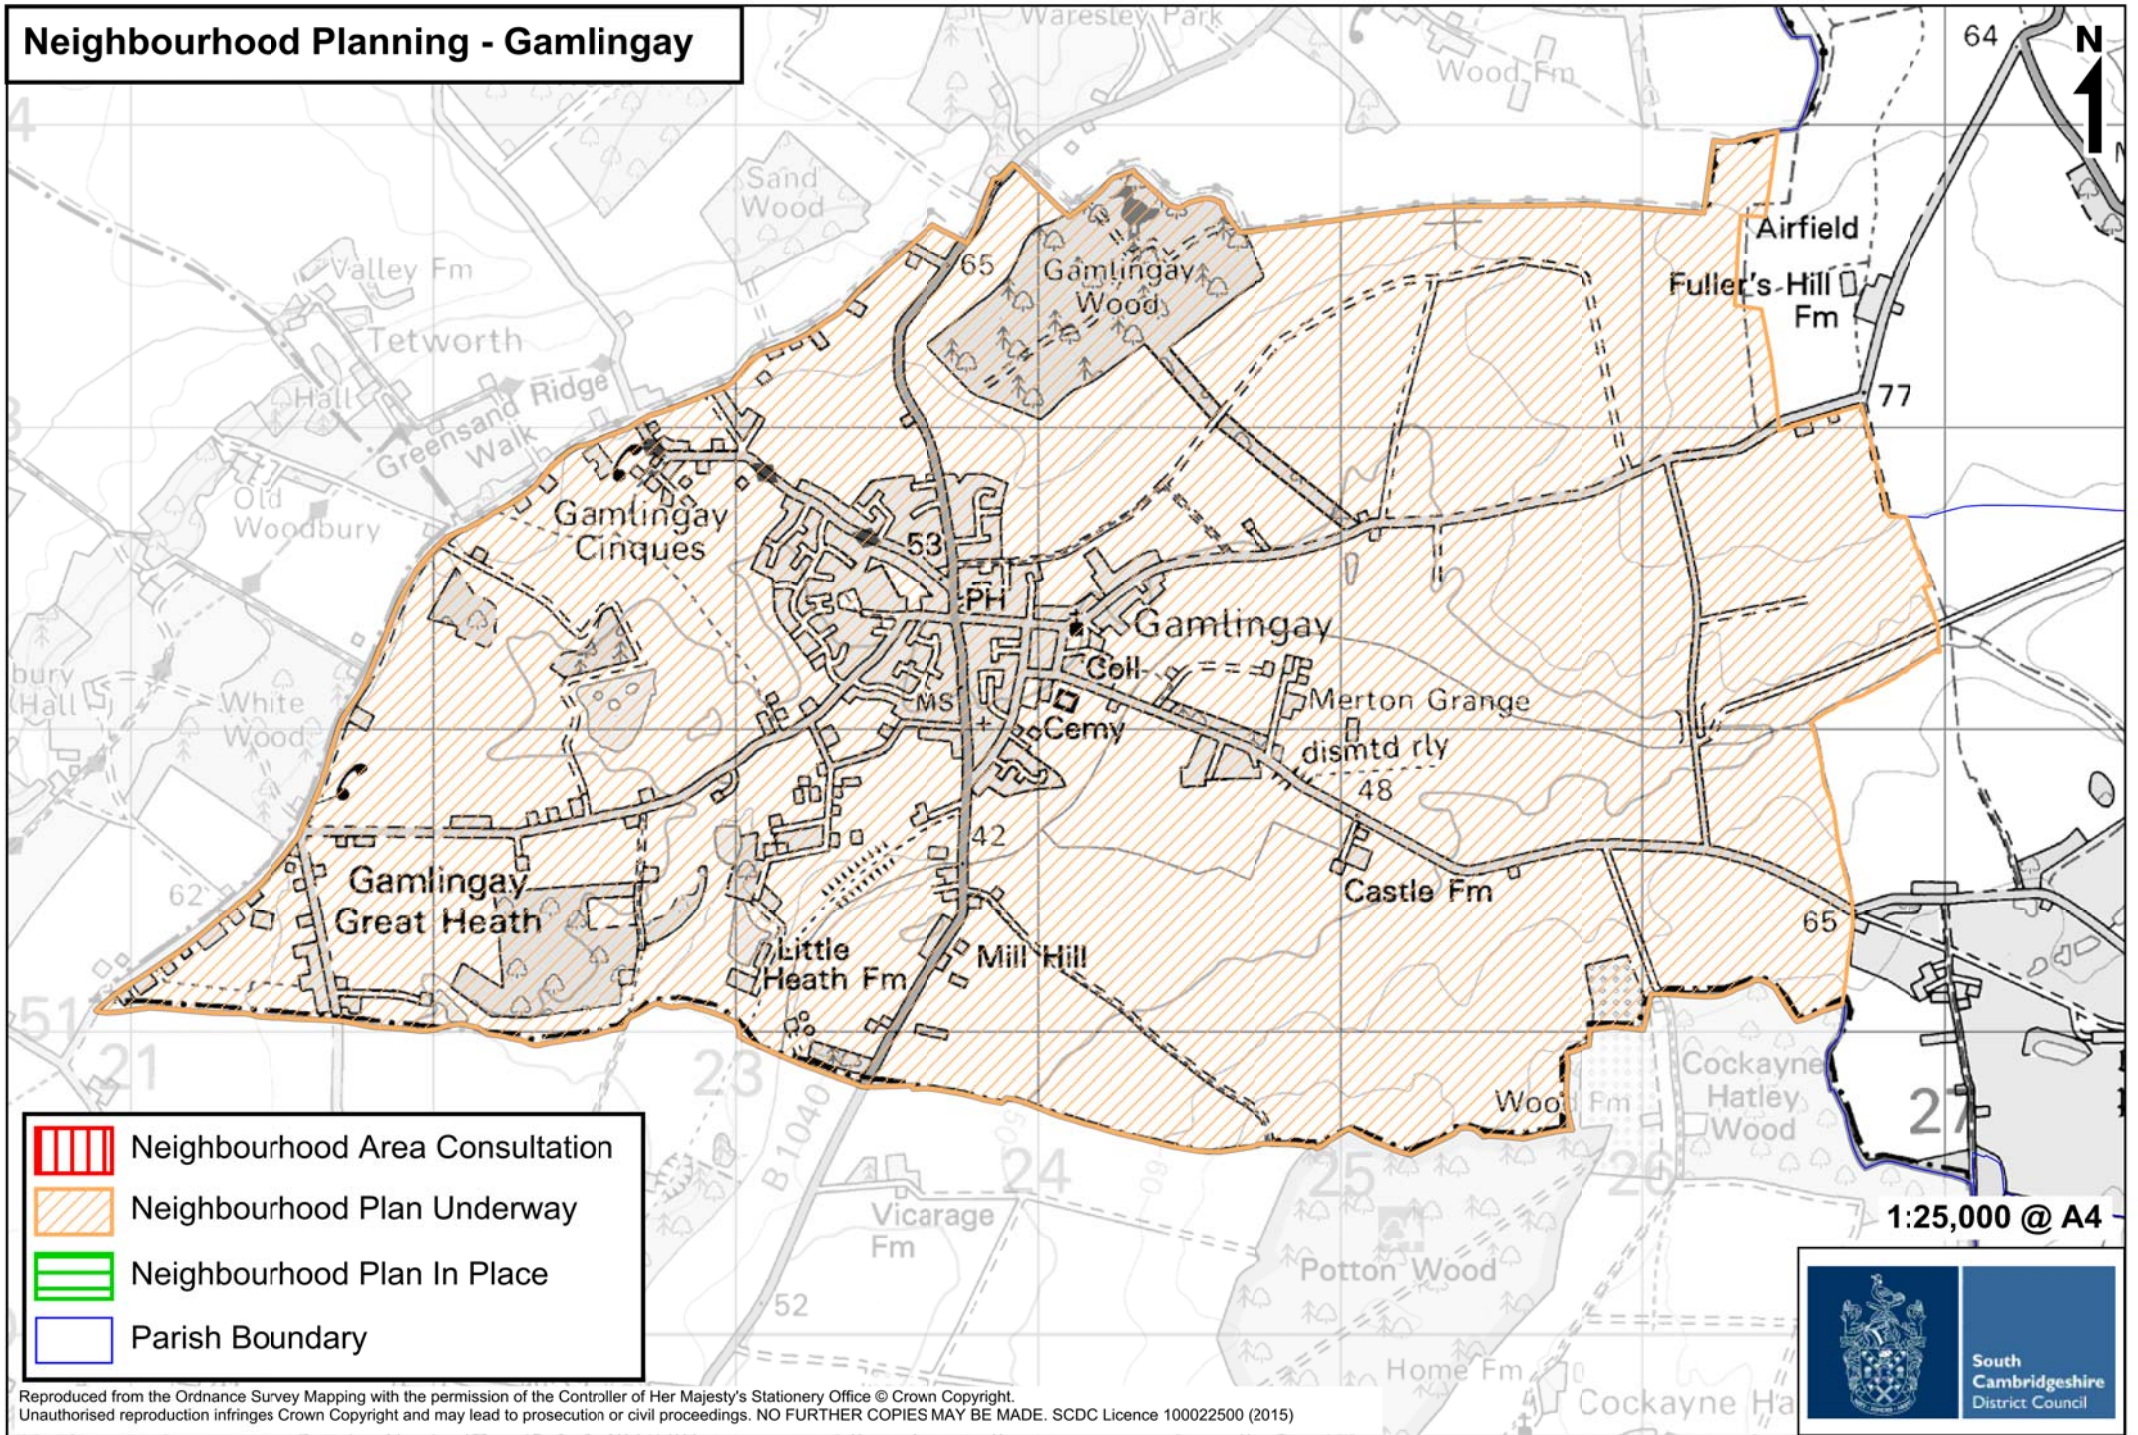

Neighbourhood Planning - Gamlingay

Reproduced from the Ordnance Survey Mapping with the permission of the Controller of Her Majesty's Stationery Office © Crown Copyright. Unauthorised reproduction infringes Crown Copyright and may lead to prosecution or civil proceedings. NO FURTHER COPIES MAY BE MADE. SCDC Licence 100022500 (2015)